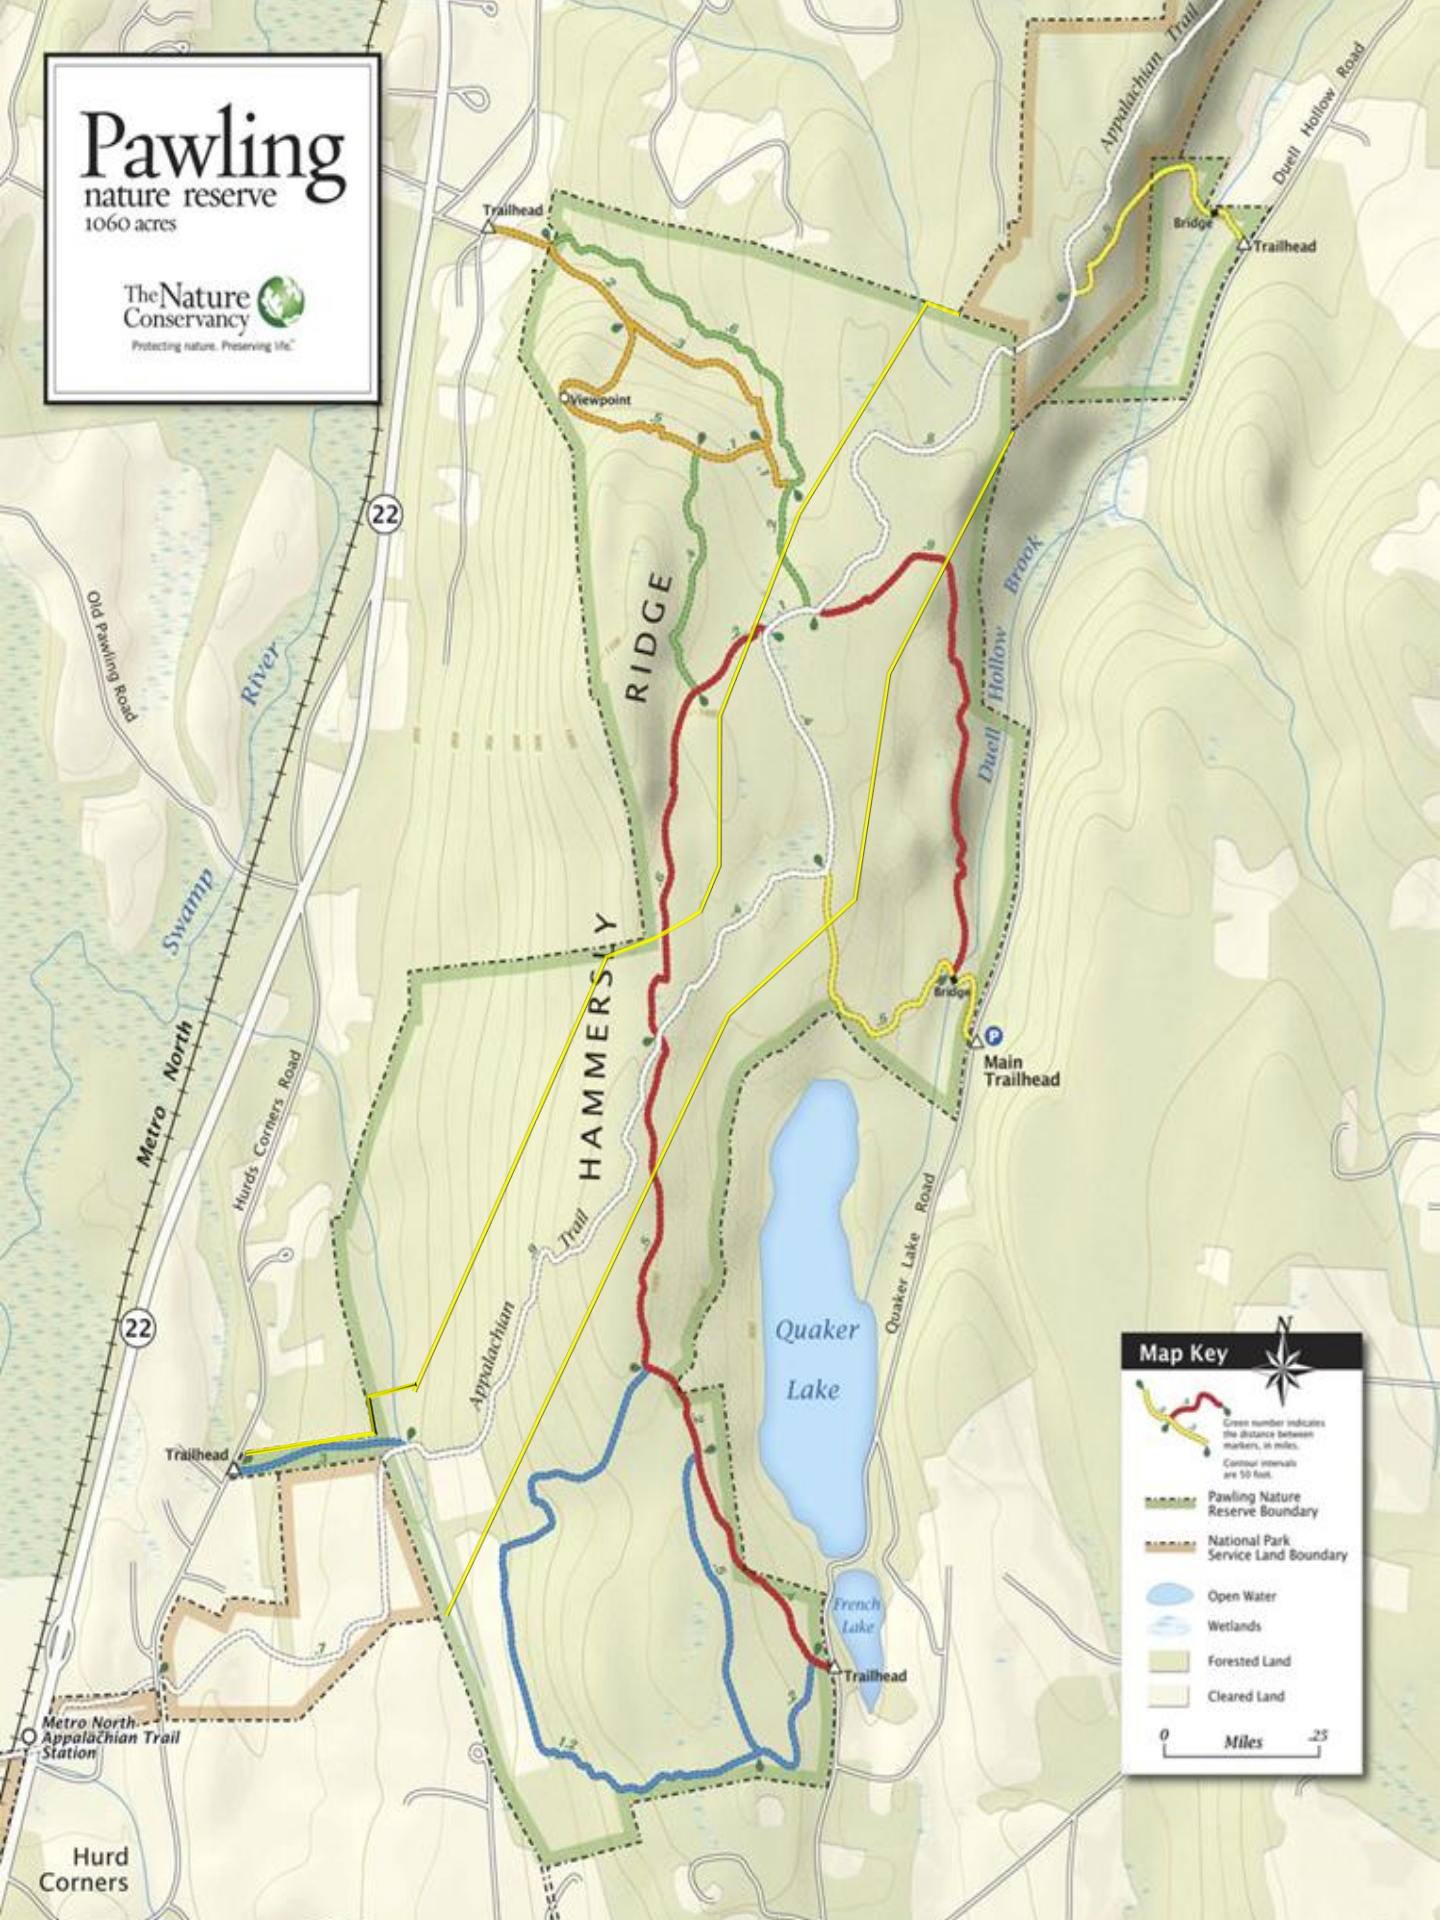

# Pawling

nature reserve  
1060 acres

The Nature Conservancy  
Protecting nature. Preserving life.™

## Map Key

Green number indicates the distance between markers, in miles. Contour intervals are 50 feet.

Pawling Nature Reserve Boundary

National Park Service Land Boundary

Open Water

Wetlands

Forested Land

Cleared Land

0 Miles 0.25